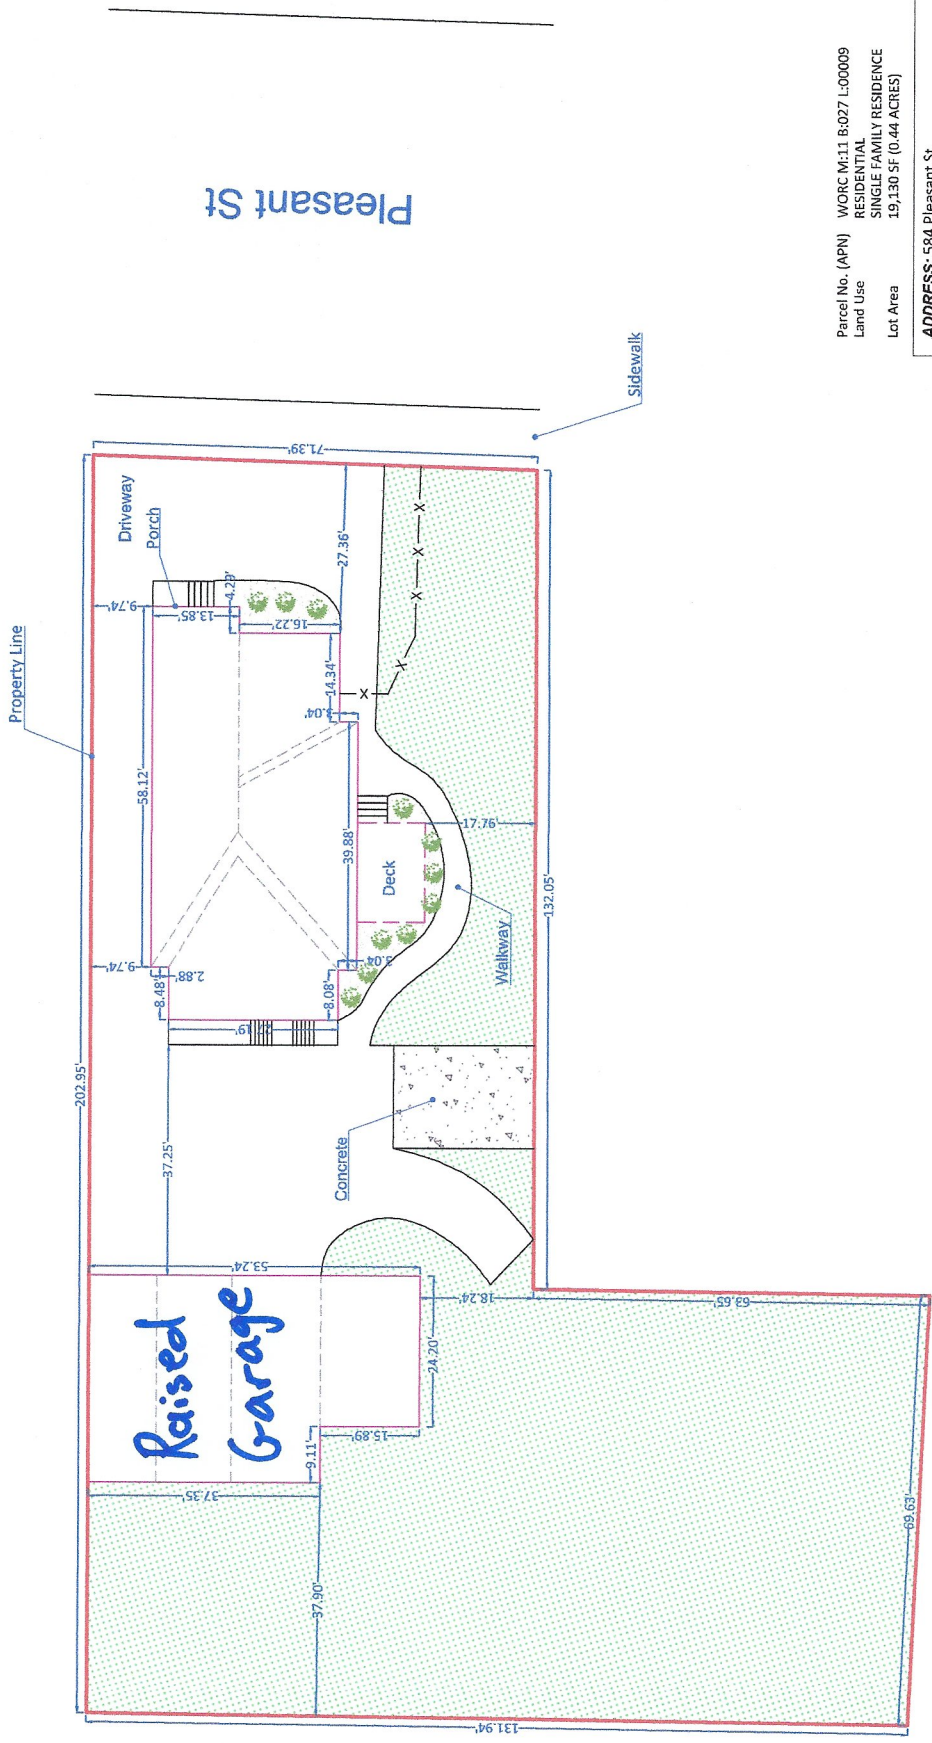

SITE PLAN

Parcel No. (APN) WORC M:11 B:027 L:00009
 Land Use RESIDENTIAL
 Single Family Residence
 Lot Area 19,130 SF (0.44 ACRES)

ADDRESS: 584 Pleasant St
 Worcester, MA 01602
 Scale: 1"=20'

THIS IS NOT A LEGAL SURVEY, NOR IS IT INTENDED TO BE OR REPLACE ONE
 This work product represents only generalized locations of features, objects or boundaries and should not be relied upon as being legally authoritative for the precise location of any feature, object or boundary.